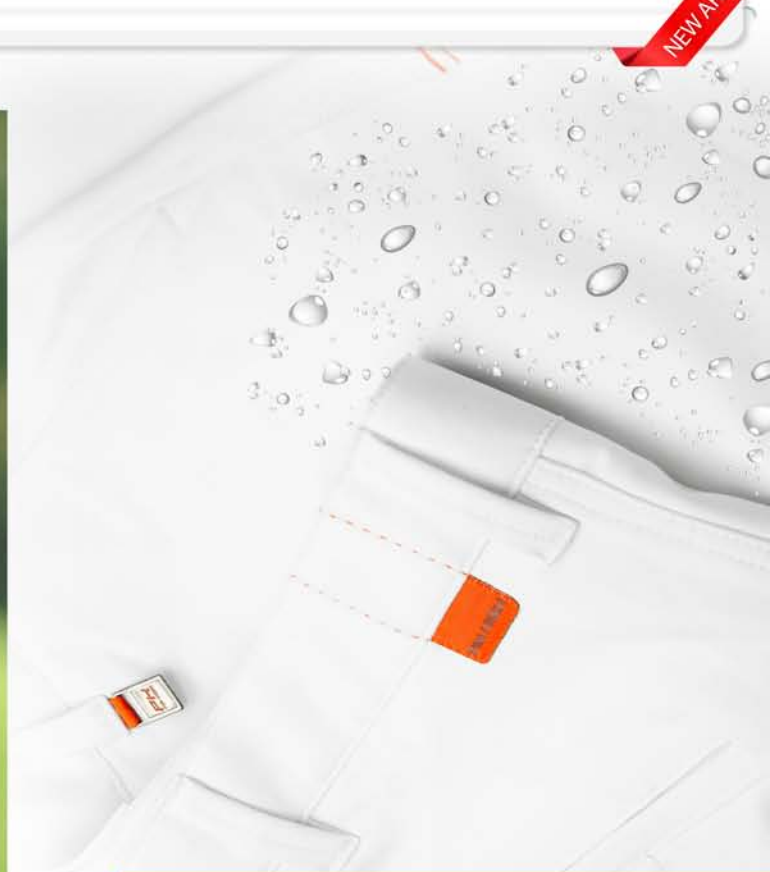

Camel

Dark Brown

Size (28, 30, 32, 34, 36, 38, 40, 42, 44)

NEW ARRIVAL

Felipe Aguilar
European Tour

Dexter B

Caps

Dark Shale / Flicker Yellow / White
One Size Fit All

Black / White / Flicker Yellow
One Size Fit All

White / Red / Black
One Size Fit All

Logan A

Caps

White / Dark Shale / Acorn Red
One Size Fit All

White / Reef Orange / Black
One Size Fit All

Midnight Navy / White / French Blue
One Size Fit All